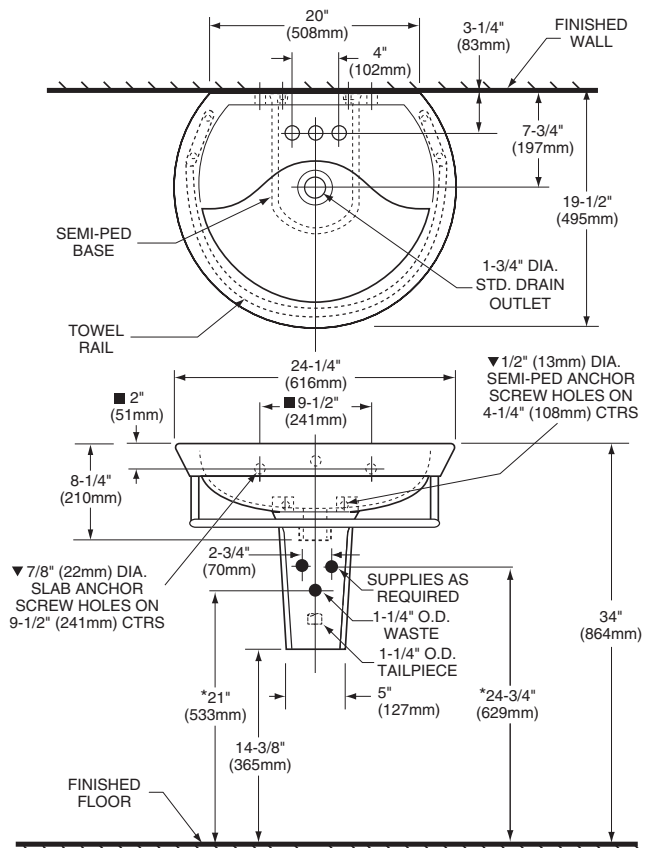

- 0268.444** Faucet holes on 4" (102mm) centers (shown)
- 0268.888** Faucet holes on 8" (203mm) centers
- 0268.144** Center hole only

**Nominal Dimensions:**

24-1/4" x 19-1/2" x 34"  
(616 x 495 x 864mm)

- 3520.000** Integral Towel Bar  
002 Crome, 295 Satin Nickel
- 738520-0070A** Towel Bar mounting kit

**Bowl sizes:**

19" (483mm) wide  
12" (305mm) front to back  
6" (152mm) deep

**Compliance Certifications:**

\* See faucet section for additional models available

**NOTES:**

- \* DIMENSIONS SHOWN FOR LOCATION OF SUPPLIES AND "P" TRAP ARE SUGGESTED.
- ▼ PEDESTAL ANCHORING SCREWS NOT INCLUDED.
- SUITABLE FOR REINFORCEMENT ONLY. ACTUAL DIMENSIONS MUST BE TAKEN FROM FIXTURE.
- FITTINGS NOT INCLUDED AND MUST BE ORDERED SEPARATELY. PROVIDE SUITABLE REINFORCEMENT FOR ALL WALL SUPPORTS. INSTALLATION INSTRUCTIONS SUPPLIED WITH LAVATORY.

**IMPORTANT:** Dimensions of fixtures are nominal and may vary within the range of tolerances established by ANSI Standard A112.19.2. These measurements are subject to change or cancellation. No responsibility is assumed for use of superseded or voided pages.